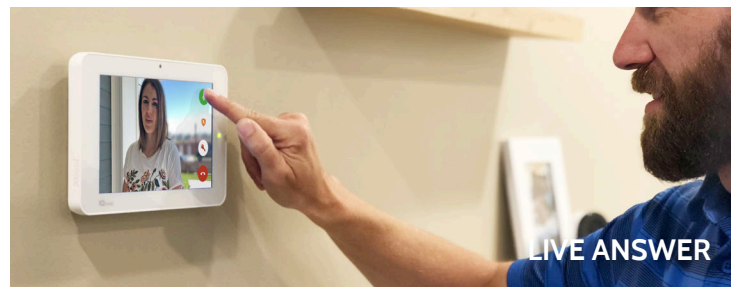

BLUETOOTH DISARMING