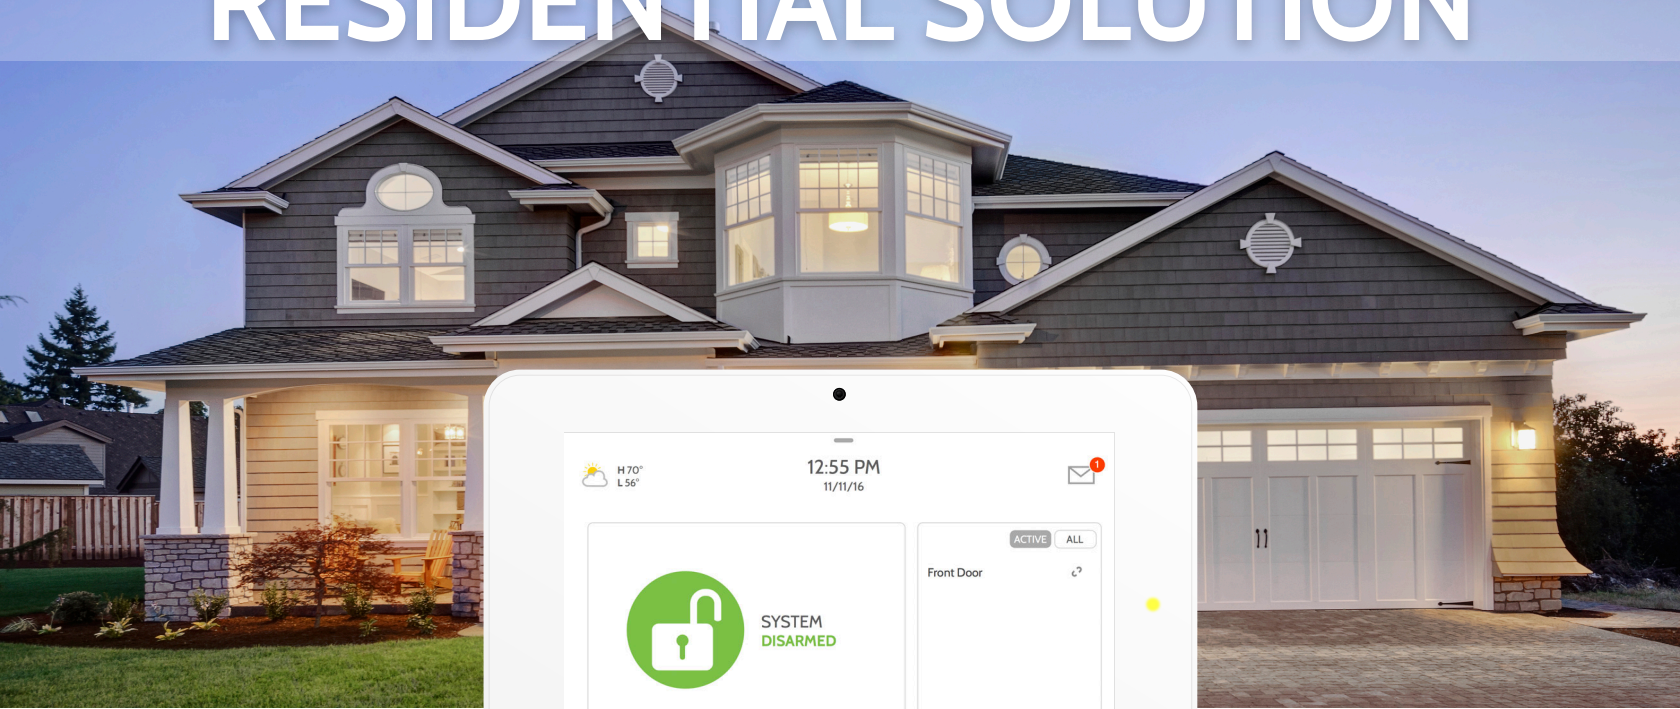

RESIDENTIAL SOLUTION

7" HD Touchscreen

Easy to use, Feels like your phone

Bluetooth Touchless Disarming

Leave your phone in your pocket

Dual SRF featuring PowerG

4x Range, Encrypted, Takeover wireless, Hardwired

Live Answer, Live View

Safely answer your door from the 7" HD Touchscreen

Built in 5MP Camera

Disarm Photos with Face Recognition

Built in Glass Break

Add value without adding cost

Z-Wave Plus

Lights, Locks, Thermostats, Garage Openers